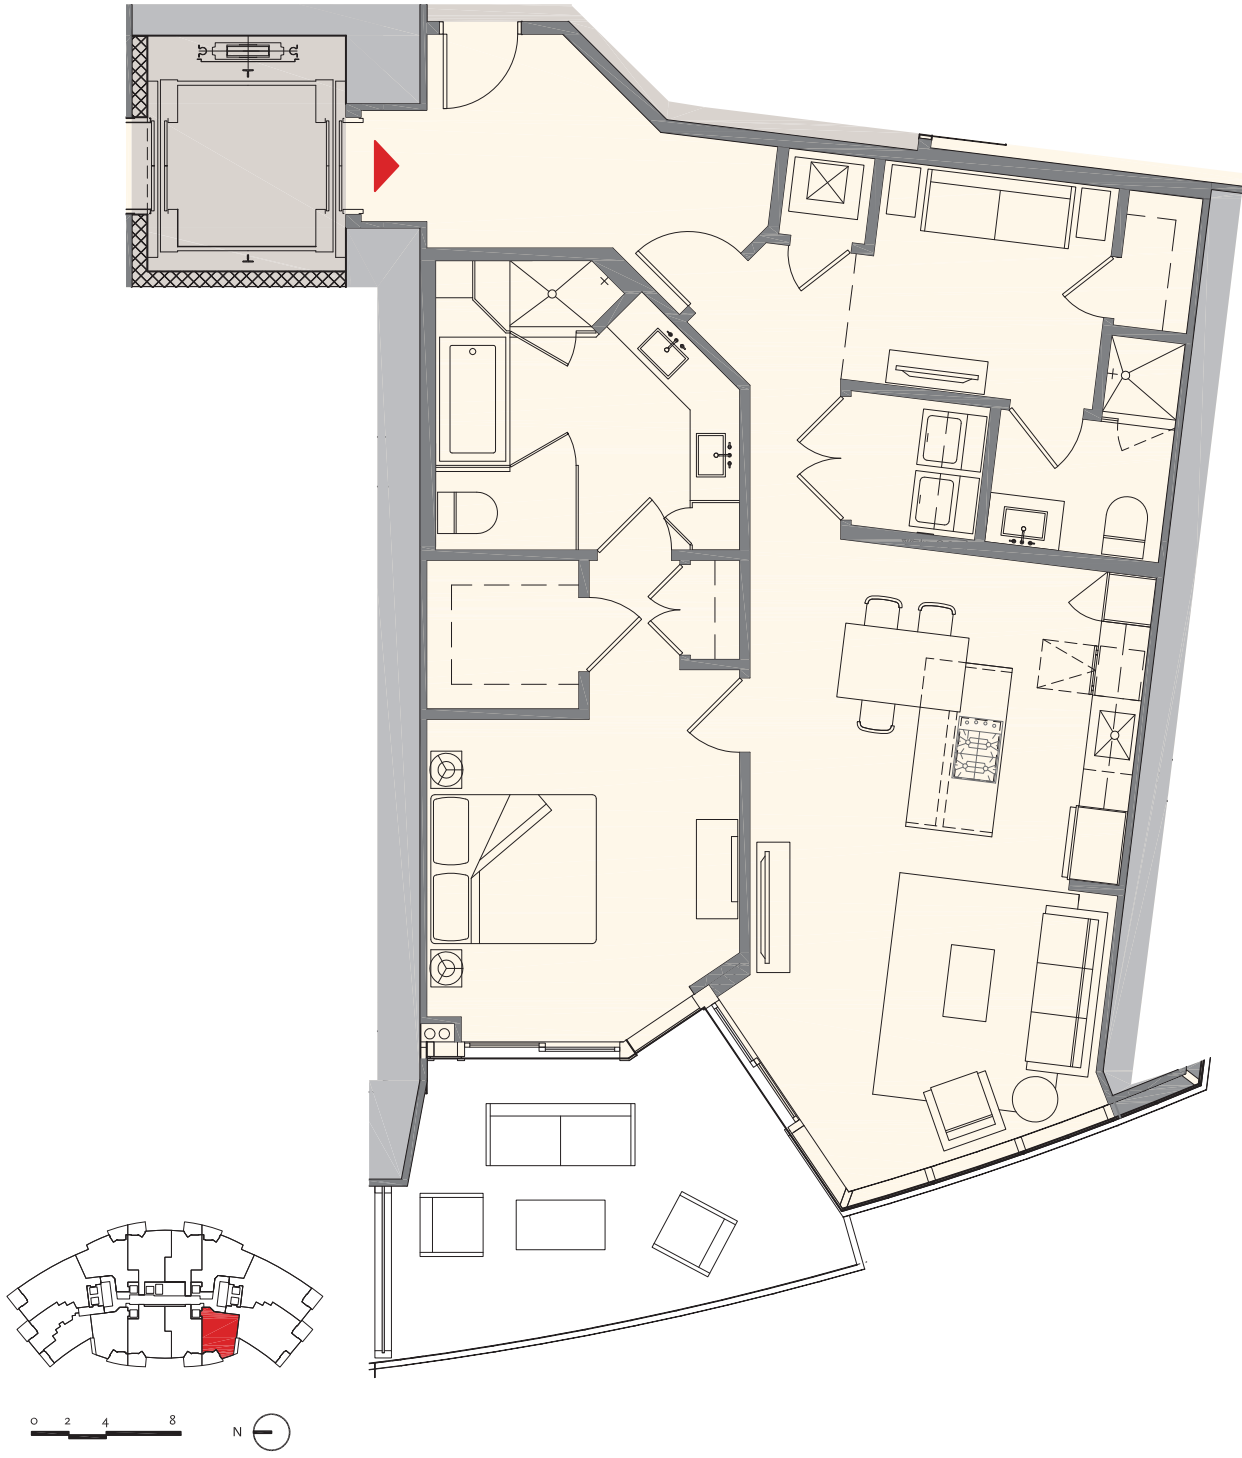

PARAMOUNT

MIAMI WORLDCENTER

Residence A2 | 10

1 Bedroom + Den | 2 Bath

Total:	1,491 sq. ft.	138 m ²
Interior:	1,294 sq. ft.	120 m ²
Outdoor:	197 sq. ft.	18 m ²

These drawings are conceptual only and are for the convenience of reference. They should not be relied upon as representations, express or implied, of the final detail of the residences. Units shown are examples of unit types and may not depict actual units. Stated square footages are ranges for a particular unit type and are measured to the exterior boundaries of the exterior walls and the centerline of interior demising walls and in fact vary from the area that would be determined by using the description and definition of the "Unit" set forth in the Declaration (which generally only includes the interior airspace between the perimeter walls and excludes interior structural components).